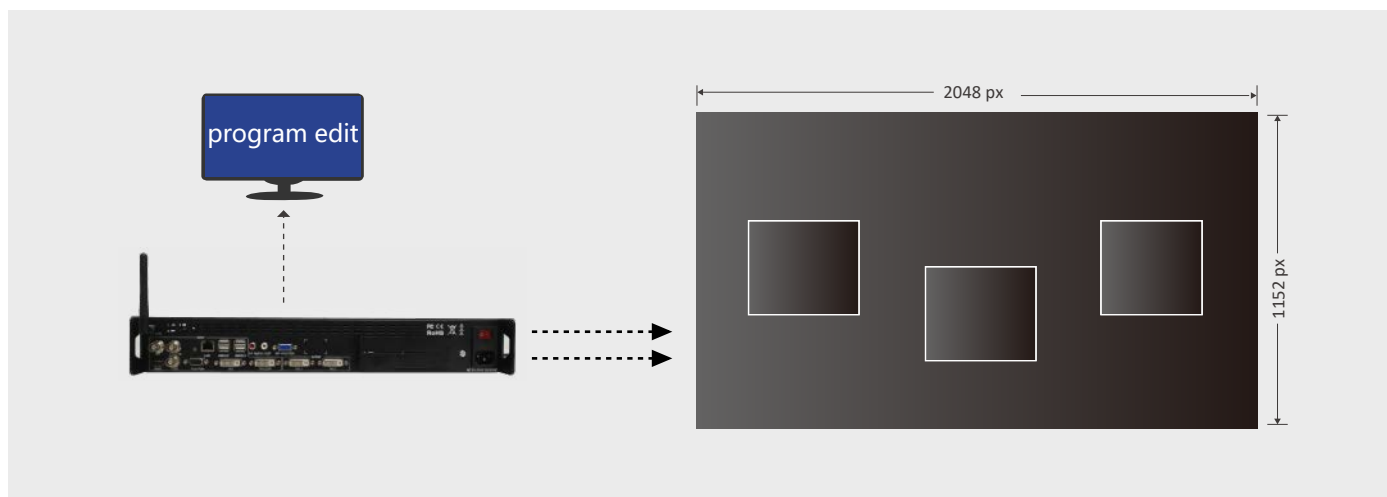

Project 2: Advertisement Application : Multiple Videos and images Mix with OSD Application.

Project 3: Plaza Application: Scenes and Media Advertisement Broadcast Schedule.

SPECIFICATIONS

Input Port	Standard	1 × HDMI 1.3 1 × DVI 1 × DVI LOOP 1 × VGA 1 × CVBS 4 × USB
	Optional	1 × SDI 1 × SDI LOOP
Output Port	Standard	2 × DVI(main output) 1 × VGA(program edit output) 2 × RCA(Audio output)
	Standard	1 × RJ45(port)
Operation	Standard	1 × WIFI(hotspot)
Input Resolution	DVI	VESA: 800x600 1024x768 1280x1024 1600x1200 1920x1080 1920x1200 2048x1152
	HDMI	SMPTE: 480i 576i 720p 1080i 1080p
		VESA: 800x600 1024x768 1280x720 1280x800 1280x960 1280x1024 1400x1050 1600x1200 1920x1080 1920x1200 2048x1152
	VGA	VESA: 800x600 1024x768 1280x1024 1600x1200 1920x1080 1920x1200 2048x1152
	YPbPr	SMPTE: 480i 576i 480P 576P 720p 1080i 1080P
CVBS	480i 576i PAL NTSC SECAM	
SDI	480i 576i 720p 1080i 1080p 1080psf	
Output Resolution	SMPTE	720p 1080p
	VESA	1024x768 1280x720 1280x1024 1400x1050 1600x1200 1920x1080 1920x1200 2048x1152 2560x816 1024x1280 1152x1152 1280x1280 1536x1536 2560x1024 2560x1600 3840x540 @Support point-to-point custom
Support Standard	DVI	DVI 1.0
	HDMI	1.3
	VGA	VGA-U
	CVBS	PAL NTSC SECAM
	SDI	SD-SDI, HD-SDI, 3G-SDI
Refresh rate	23.98/24/25/29.97/30/50/59.94/60Hz	
Input Voltage	AC 100~264V (Typical Value110/220) 50/60Hz	
Maximum Power	35W	
Temperature	-25°C~55°C (Typical Value25°C)	
humidity	20%~90%	
Weight	4.5kg (Equipment Weight)	
	6.0kg (Transport Weight)	
Size	480mm x 320mm x 67mm (Equipment Size)	
	540mm x 380mm x 140mm (Transport Size)	