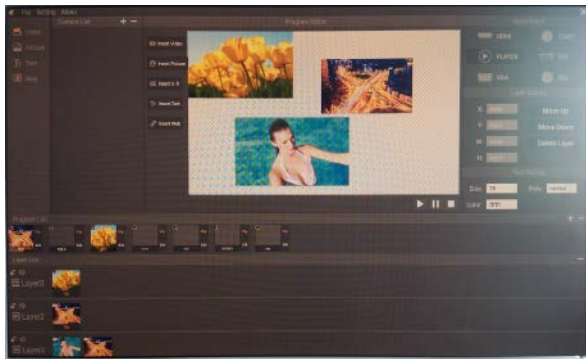

MP1 is a video processor with integrated multimedia player, built-in 32G storage: no need extra computer and video input source.

With embedded editor software, you can switch the signal source and do parameter setting for display directly.

Project 2: Advertisement Application : Multiple Videos and images Mix with OSD Application.

Project 3: Plaza Application: Scenes and Media Advertisement Broadcast Schedule.

SPECIFICATIONS

Input Port	Standard	1 × HDMI 1.3 1 × DVI 1 × DVI LOOP 1 × VGA 1 × CVBS 4 × USB
	Optional	1 × SDI 1 × SDI LOOP
Output Port	Standard	2 × DVI(main output) 1 × VGA(program edit output) 2 × RCA(Audio output)
	Standard	1 × RJ45(port)
Operation	Standard	1 × WIFI(hotspot)
Input Resolution	DVI	VESA: 800x600 1024x768 1280x1024 1600x1200 1920x1080 1920x1200 2048x1152
	HDMI	SMPTE: 480i 576i 720p 1080i 1080p
		VESA: 800x600 1024x768 1280x720 1280x800 1280x960 1280x1024 1400x1050 1600x1200 1920x1080 1920x1200 2048x1152
	VGA	VESA: 800x600 1024x768 1280x1024 1600x1200 1920x1080 1920x1200 2048x1152
	YPbPr	SMPTE: 480i 576i 480P 576P 720p 1080i 1080P
CVBS	480i 576i PAL NTSC SECAM	
SDI	480i 576i 720p 1080i 1080p 1080psf	
Output Resolution	SMPTE	720p 1080p
	VESA	1024x768 1280x720 1280x1024 1400x1050 1600x1200 1920x1080 1920x1200 2048x1152 2560x816 1024x1280 1152x1152 1280x1280 1536x1536 2560x1024 2560x1600 3840x540 @Support point-to-point custom
Support Standard	DVI	DVI 1.0
	HDMI	1.3
	VGA	VGA-U
	CVBS	PAL NTSC SECAM
	SDI	SD-SDI, HD-SDI, 3G-SDI
Refresh rate	23.98/24/25/29.97/30/50/59.94/60Hz	
Input Voltage	AC 100~264V (Typical Value110/220) 50/60Hz	
Maximum Power	35W	
Temperature	-25°C~55°C (Typical Value25°C)	
humidity	20%~90%	
Weight	4.5kg (Equipment Weight)	
	6.0kg (Transport Weight)	
Size	480mm x 320mm x 67mm (Equipment Size)	
	540mm x 380mm x 140mm (Transport Size)	