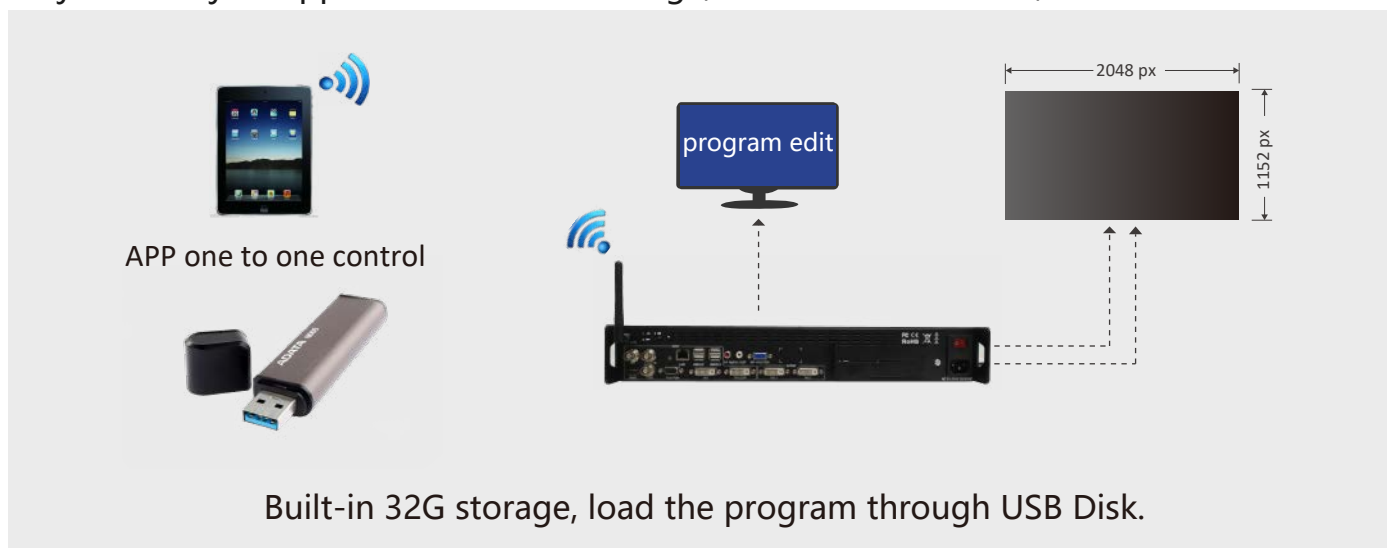

Project 2: Advertisement Application : Multiple Videos and images Mix with OSD Application.

Project 3: Plaza Application: Scenes and Media Advertisement Broadcast Schedule.

SPECIFICATIONS

Input Port	Standard	1 × HDMI 1.3 1 × DVI 1 × DVI LOOP 1 × VGA 1 × CVBS 4 × USB
	Optional	1 × SDI 1 × SDI LOOP
Output Port	Standard	2 × DVI(main output) 1 × VGA(program edit output) 2 × RCA(Audio output)
	Standard	1 × RJ45(port)
Operation	Standard	1 × WIFI(hotspot)
Input Resolution	DVI	VESA: 800x600 1024x768 1280x1024 1600x1200 1920x1080 1920x1200 2048x1152
	HDMI	SMPTE: 480i 576i 720p 1080i 1080p
		VESA: 800x600 1024x768 1280x720 1280x800 1280x960 1280x1024 1400x1050 1600x1200 1920x1080 1920x1200 2048x1152
	VGA	VESA: 800x600 1024x768 1280x1024 1600x1200 1920x1080 1920x1200 2048x1152
	YPbPr	SMPTE: 480i 576i 480P 576P 720p 1080i 1080P
CVBS	480i 576i PAL NTSC SECAM	
SDI	480i 576i 720p 1080i 1080p 1080psf	
Output Resolution	SMPTE	720p 1080p
	VESA	1024x768 1280x720 1280x1024 1400x1050 1600x1200 1920x1080 1920x1200 2048x1152 2560x816 1024x1280 1152x1152 1280x1280 1536x1536 2560x1024 2560x1600 3840x540 @Support point-to-point custom
Support Standard	DVI	DVI 1.0
	HDMI	1.3
	VGA	VGA-U
	CVBS	PAL NTSC SECAM
	SDI	SD-SDI, HD-SDI, 3G-SDI
Refresh rate	23.98/24/25/29.97/30/50/59.94/60Hz	
Input Voltage	AC 100~264V (Typical Value110/220) 50/60Hz	
Maximum Power	35W	
Temperature	-25°C~55°C (Typical Value25°C)	
humidity	20%~90%	
Weight	4.5kg (Equipment Weight)	
	6.0kg (Transport Weight)	
Size	480mm x 320mm x 67mm (Equipment Size)	
	540mm x 380mm x 140mm (Transport Size)	