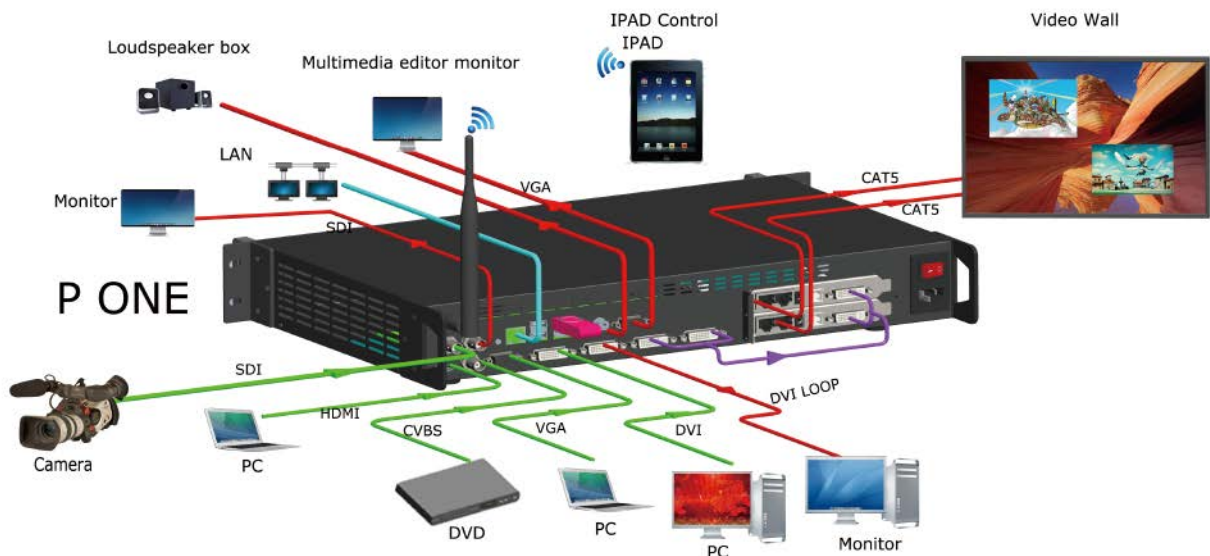

SYSTEM SOLUTION DIAGRAM

Innovation comes from constant pursuit !