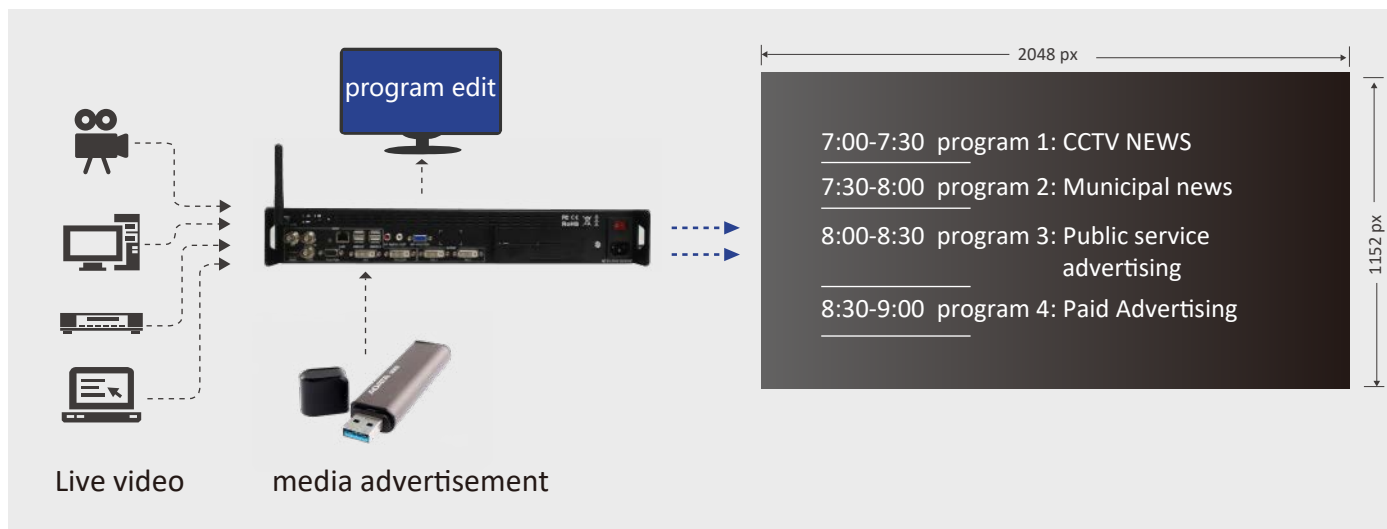

New experience with Studio Integration processor.

APP remote control with display schedule management

SYSTEM SOLUTION DIAGRAM

Innovation comes from constant pursuit !

PRODUCT SOLUTIONS

Project 1: Project Application: Built-in storage; APP Remote Control; without PC

Project 2: Advertisement Application : Multiple Videos and images Mix with OSD Application.

Project 3: Plaza Application: Scenes and Media Advertisement Broadcast Schedule.

SPECIFICATIONS

Input Port	Standard	1 × HDMI 1.3 1 × DVI 1 × DVI LOOP 1 × VGA 1 × CVBS 4 × USB
	Optional	1 × SDI 1 × SDI LOOP
Output Port	Standard	2 × DVI(main output) 1 × VGA(program edit output) 2 × RCA(Audio output)
	Standard	1 × RJ45(port)
Operation	Standard	1 × WIFI(hotspot)
Input Resolution	DVI	VESA: 800x600 1024x768 1280x1024 1600x1200 1920x1080 1920x1200 2048x1152
	HDMI	SMPTE: 480i 576i 720p 1080i 1080p
		VESA: 800x600 1024x768 1280x720 1280x800 1280x960 1280x1024 1400x1050 1600x1200 1920x1080 1920x1200 2048x1152
	VGA	VESA: 800x600 1024x768 1280x1024 1600x1200 1920x1080 1920x1200 2048x1152
	YPbPr	SMPTE: 480i 576i 480P 576P 720p 1080i 1080P
CVBS	480i 576i PAL NTSC SECAM	
SDI	480i 576i 720p 1080i 1080p 1080psf	
Output Resolution	SMPTE	720p 1080p
	VESA	1024x768 1280x720 1280x1024 1400x1050 1600x1200 1920x1080 1920x1200 2048x1152 2560x816 1024x1280 1152x1152 1280x1280 1536x1536 2560x1024 2560x1600 3840x540 @Support point-to-point custom
Support Standard	DVI	DVI 1.0
	HDMI	1.3
	VGA	VGA-U
	CVBS	PAL NTSC SECAM
	SDI	SD-SDI, HD-SDI, 3G-SDI
Refresh rate	23.98/24/25/29.97/30/50/59.94/60Hz	
Input Voltage	AC 100~264V (Typical Value110/220) 50/60Hz	
Maximum Power	35W	
Temperature	-25°C~55°C (Typical Value25°C)	
humidity	20%~90%	
Weight	4.5kg (Equipment Weight)	
	6.0kg (Transport Weight)	
Size	480mm x 320mm x 67mm (Equipment Size)	
	540mm x 380mm x 140mm (Transport Size)	