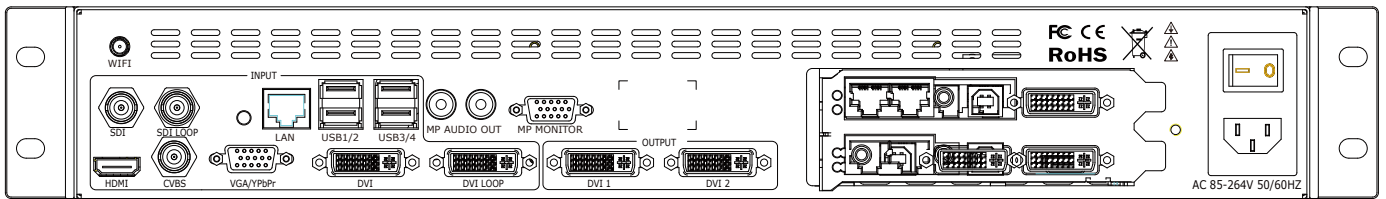

New experience with Studio Integration processor.

APP remote control with display schedule management

SYSTEM SOLUTION DIAGRAM

Innovation comes from constant pursuit !

PRODUCT SOLUTIONS

Project 1: Project Application: Built-in storage; APP Remote Control; without PC

Project 2: Advertisement Application : Multiple Videos and images Mix with OSD Application.

Project 3: Plaza Application: Scenes and Media Advertisement Broadcast Schedule.

SPECIFICATIONS

Input Port	Standard	1 × HDMI 1.3 1 × DVI 1 × DVI LOOP 1 × VGA 1 × CVBS 4 × USB
	Optional	1 × SDI 1 × SDI LOOP
Output Port	Standard	2 × DVI(main output) 1 × VGA(program edit output) 2 × RCA(Audio output)
	Standard	1 × RJ45(port)
Operation	Standard	1 × WIFI(hotspot)
Input Resolution	DVI	VESA: 800x600 1024x768 1280x1024 1600x1200 1920x1080 1920x1200 2048x1152
	HDMI	SMPTE: 480i 576i 720p 1080i 1080p
		VESA: 800x600 1024x768 1280x720 1280x800 1280x960 1280x1024 1400x1050 1600x1200 1920x1080 1920x1200 2048x1152
	VGA	VESA: 800x600 1024x768 1280x1024 1600x1200 1920x1080 1920x1200 2048x1152
	YPbPr	SMPTE: 480i 576i 480P 576P 720p 1080i 1080P
CVBS	480i 576i PAL NTSC SECAM	
SDI	480i 576i 720p 1080i 1080p 1080psf	
Output Resolution	SMPTE	720p 1080p
	VESA	1024x768 1280x720 1280x1024 1400x1050 1600x1200 1920x1080 1920x1200 2048x1152 2560x816 1024x1280 1152x1152 1280x1280 1536x1536 2560x1024 2560x1600 3840x540 @Support point-to-point custom
Support Standard	DVI	DVI 1.0
	HDMI	1.3
	VGA	VGA-U
	CVBS	PAL NTSC SECAM
	SDI	SD-SDI, HD-SDI, 3G-SDI
Refresh rate	23.98/24/25/29.97/30/50/59.94/60Hz	
Input Voltage	AC 100~264V (Typical Value110/220) 50/60Hz	
Maximum Power	35W	
Temperature	-25°C~55°C (Typical Value25°C)	
humidity	20%~90%	
Weight	4.5kg (Equipment Weight)	
	6.0kg (Transport Weight)	
Size	480mm x 320mm x 67mm (Equipment Size)	
	540mm x 380mm x 140mm (Transport Size)	