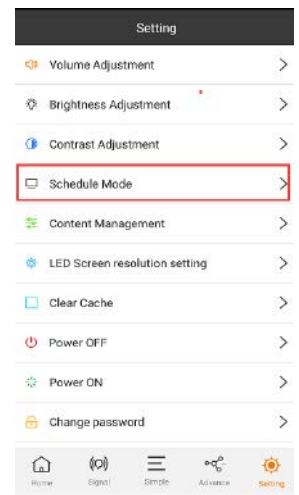

APP remote control with display schedule management